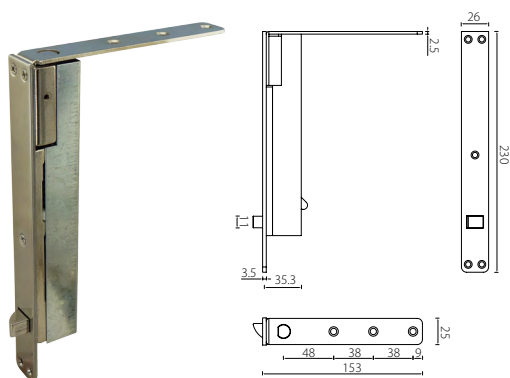

Automatic Flush Bolt

ADBS01 Automatic Flush Bolt
Stainless Steel

Description	Finish	Product Code
Automatic Flush Bolt	Satin	ADBS01-SSS

* Dimensions in mm