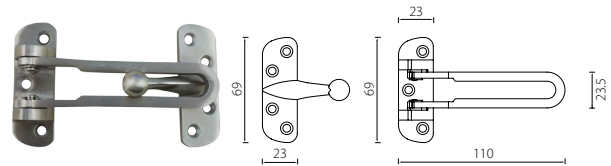

DGS01 Door Guard
Stainless Steel