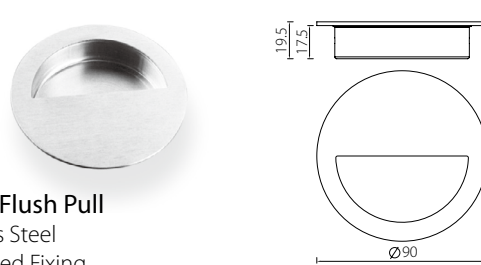

FHS02 Flush Pull
Stainless Steel
Concealed Fixing

Description	Finish	Product Code
Flush Pull	Satin	FHS02-SSS