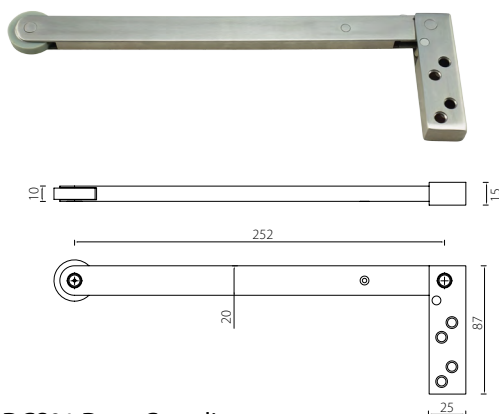

HUACI ACCESSORIES

Door Coordinators

DCS01 Door Coordinator
Stainless Steel

Description	Finish	Product Code
Door Coordinator	Satin	DCS01-SSS