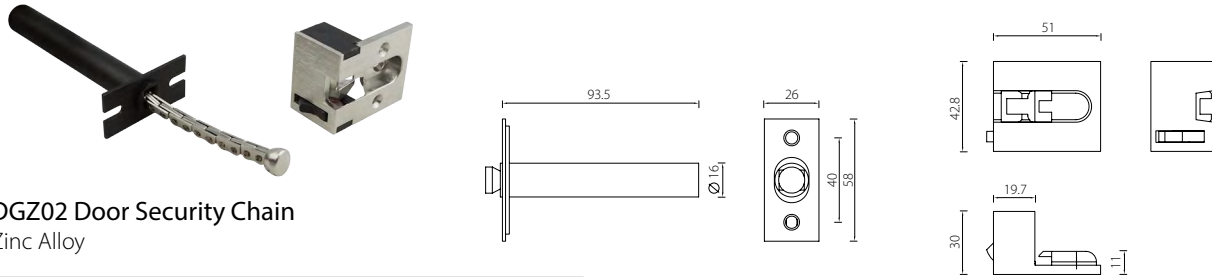

Door Security Chain

DGZ02 Door Security Chain
Zinc Alloy