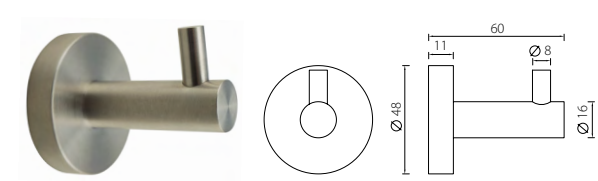

CHS07 Coat Hook
Stainless Steel
Concealed Fixing

Description	Finish	Product Code
Coat Hook	Satin	CHS07-SSS

* Dimensions in mm