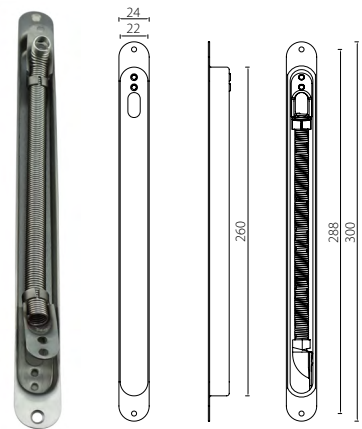

## Cable Loops

**CLS01 Cable Loop**  
Stainless Steel

Description	Finish	Product Code
Cable Loop	Satin	CLS01-SSS

**CLS02 Cable Loop**  
Stainless Steel

Description	Finish	Product Code
Cable Loop	Satin	CLS02-SSS

\* Dimensions in mm