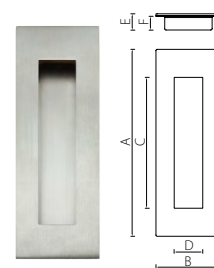

FHS06 Series Flush Pull
Stainless Steel
Concealed Fixing

Product Code	A	B	C	D	E	F
FHS06-120-SSS	120	50	87.5	24	13	11
FHS06-150-SSS	150	50	105	22	13	11
FHS06-180-SSS	180	60	130	27	18	16

Description	Finish	Product Code
Flush Pull 120mm	Satin	FHS06-120-SSS
Flush Pull 150mm	Satin	FHS06-150-SSS
Flush Pull 180mm	Satin	FHS06-180-SSS

* Dimensions in mm