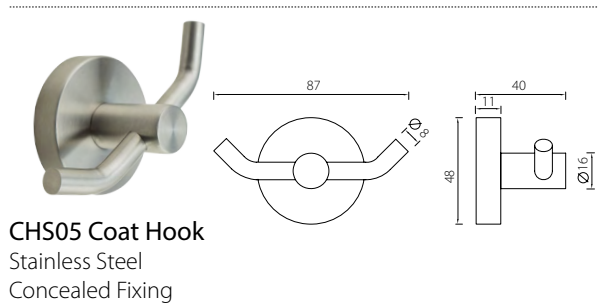

CHS06 Coat Hook
Stainless Steel
Concealed Fixing

CHS05 Coat Hook
Stainless Steel
Concealed Fixing

Description	Finish	Product Code
Coat Hook	Satin	CHS05-SSS