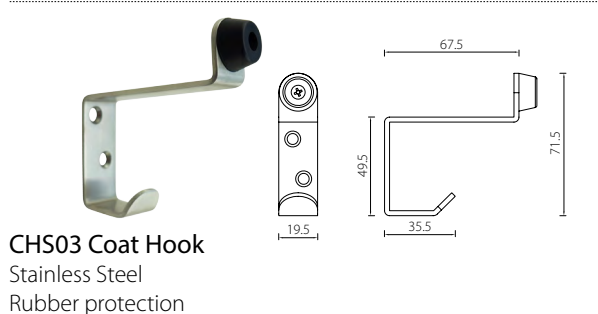

## Coat Hooks

**CHS01 Coat Hook**  
Stainless Steel  
Rubber protection

Description	Finish	Product Code
Coat Hook	Satin	CHS01-SSS

**CHS02 Coat Hook**  
Stainless Steel  
Surface mount

Description	Finish	Product Code
Coat Hook	Satin	CHS02-SSS