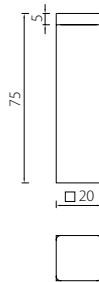

## Door Stops

**DSS22 Door Stop with Coat Hook**  
Stainless Steel  
Wall Mount

Description	Finish	Product Code
Door Stop	Satin	DSS22-SSS

**DSS26 Door Stop**  
Stainless Steel  
Wall Mount

Description	Finish	Product Code
Door Stop	Satin	DSS26-SSS