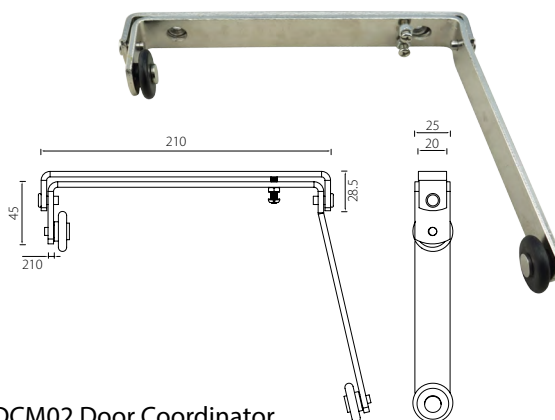

DCM02 Door Coordinator
Steel

Description	Finish	Product Code
Door Coordinator	Nickel Plated	DCM02-NP