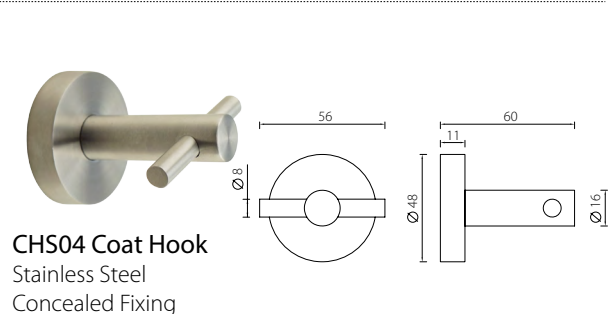

CHS04 Coat Hook
Stainless Steel
Concealed Fixing

Description	Finish	Product Code
Coat Hook	Satin	CHS04-SSS