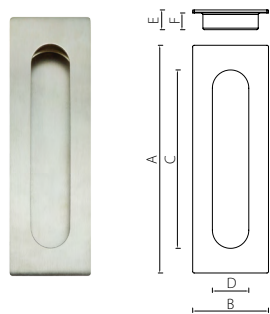

## Door Stops

**DSS01 Door Stop**  
Stainless Steel  
Floor Mount

Description	Finish	Product Code
Door Stop	Satin	DSS01-SSS

**DSS02 Door Stop**  
Stainless Steel  
Floor Mount

Description	Finish	Product Code
Door Stop	Satin	DSS02-SSS

## Flush Pulls

**FHS01 Flush Pull**  
Stainless Steel  
Concealed Fixing

Description	Finish	Product Code
Flush Pull	Satin	FHS01-SSS

**FHS02 Flush Pull**  
Stainless Steel  
Concealed Fixing

Description	Finish	Product Code
Flush Pull	Satin	FHS02-SSS