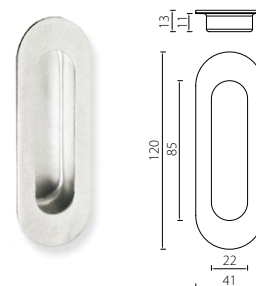

## Door Stops

**DSS01 Door Stop**  
Stainless Steel  
Floor Mount

Description	Finish	Product Code
Door Stop	Satin	DSS01-SSS

**DSS02 Door Stop**  
Stainless Steel  
Floor Mount

Description	Finish	Product Code
Door Stop	Satin	DSS02-SSS

\* Dimensions in mm

## Flush Pulls

**FHS01 Flush Pull**  
Stainless Steel  
Concealed Fixing

Description	Finish	Product Code
Flush Pull	Satin	FHS01-SSS

**FHS02 Flush Pull**  
Stainless Steel  
Concealed Fixing

Description	Finish	Product Code
Flush Pull	Satin	FHS02-SSS

**FHS03 Series Flush Pull**  
Stainless Steel  
Concealed Fixing

Product Code	A	B	C	D	E	F
FHS03-120-SSS	120	50	87.7	23.7	13	11
FHS03-150-SSS	150	50	117.5	24	13	11
FHS03-180-SSS	180	60	140	27	18	16

Description	Finish	Product Code
Flush Pull 120mm	Satin	FHS03-120-SSS
Flush Pull 150mm	Satin	FHS03-150-SSS
Flush Pull 180mm	Satin	FHS03-180-SSS