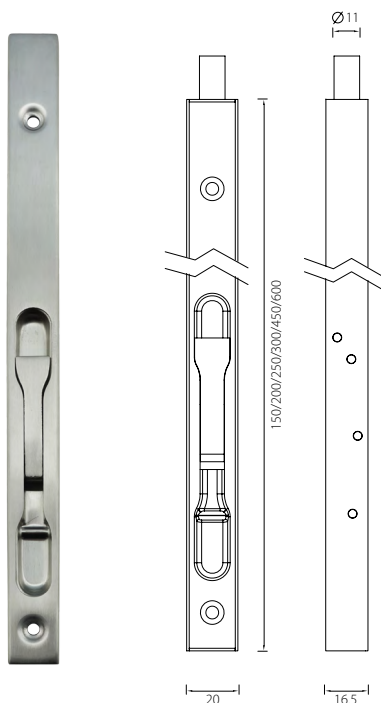

HUACI ACCESSORIES

Flush Bolts

DBS01 Flush Bolt Series
Stainless Steel

Description	Finish	Product Code
Flush Bolt 150mm	Satin	DBS01-150-SSS
Flush Bolt 200mm	Satin	DBS01-200-SSS
Flush Bolt 250mm	Satin	DBS01-250-SSS
Flush Bolt 300mm	Satin	DBS01-300-SSS
Flush Bolt 450mm	Satin	DBS01-450-SSS
Flush Bolt 600mm	Satin	DBS01-600-SSS