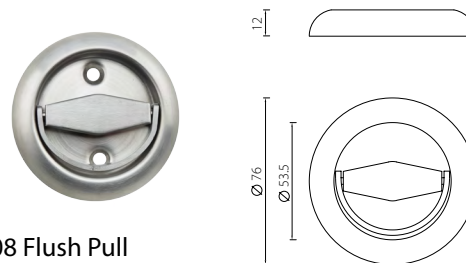

FHS08 Flush Pull
Stainless Steel

Description	Finish	Product Code
Flush Pull	Satin	FHS08-SSS