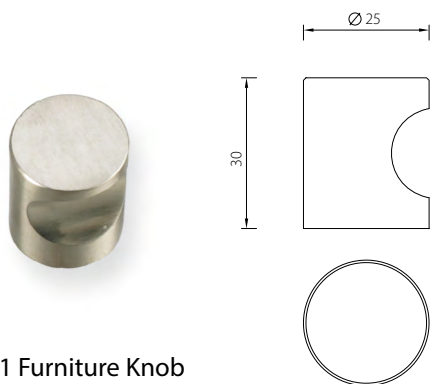

HUACI ACCESSORIES

Furniture Knobs

FKS01 Furniture Knob
Stainless Steel

Description	Finish	Product Code
Furniture Knob	Satin	FKS01-SSS