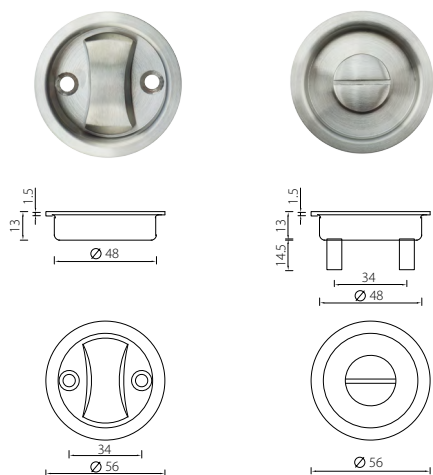

## Door Stops

**DSS01 Door Stop**  
Stainless Steel  
Floor Mount

Description	Finish	Product Code
Door Stop	Satin	DSS01-SSS

**DSS02 Door Stop**  
Stainless Steel  
Floor Mount

Description	Finish	Product Code
Door Stop	Satin	DSS02-SSS

## Flush Pulls

**FHS07 Flush Pull**  
Stainless Steel

Description	Finish	Product Code
Flush Pull	Satin	FHS07-SSS

**FHS08 Flush Pull**  
Stainless Steel

Description	Finish	Product Code
Flush Pull	Satin	FHS08-SSS

**FHS09 Flush Pull**  
Stainless Steel

Description	Finish	Product Code
Flush Pull	Satin	FHS09-SSS

**EPS01 Edge Pull**  
Stainless Steel  
Concealed Fixing

Description	Finish	Product Code
Edge Pull	Satin	EPS01-SSS

\* Dimensions in mm