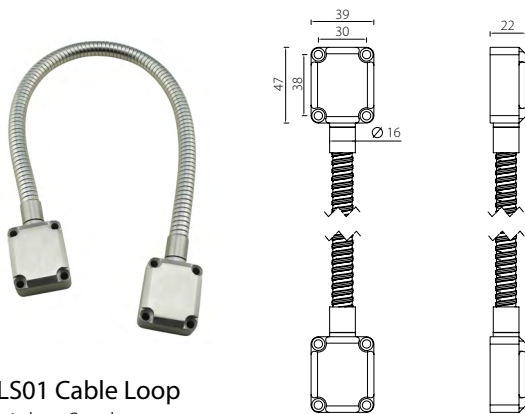

Cable Loops

CLS01 Cable Loop
Stainless Steel

Description	Finish	Product Code
Cable Loop	Satin	CLS01-SSS

Description	Finish	Product Code
Cable Loop	Satin	CLS02-SSS