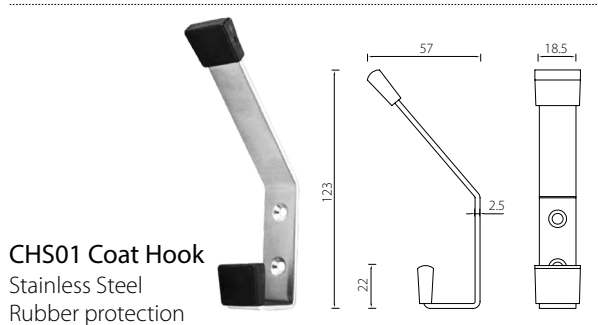

CHS02 Coat Hook
Stainless Steel
Surface mount

HUACI ACCESSORIES

Coat Hooks

CHS01 Coat Hook
Stainless Steel
Rubber protection

Description	Finish	Product Code
Coat Hook	Satin	CHS01-SSS