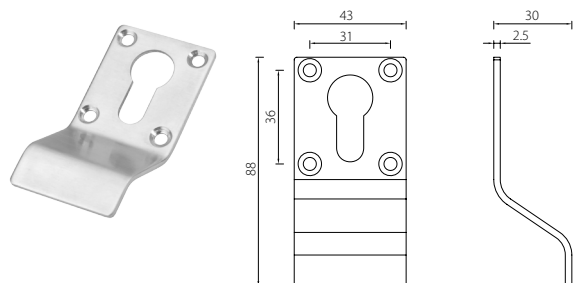

HUACI ACCESSORIES

Cylinder Pull

CPS01 Cylinder Pull

Stainless Steel
Surface mount

Description	Finish	Product Code
Euro Cylinder Pull	Satin	CPS01-SSS