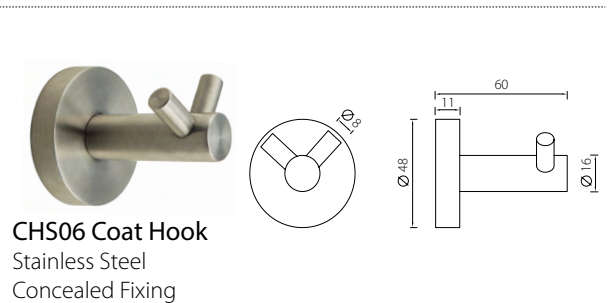

CHS06 Coat Hook
Stainless Steel
Concealed Fixing

Description	Finish	Product Code
Coat Hook	Satin	CHS06-SSS