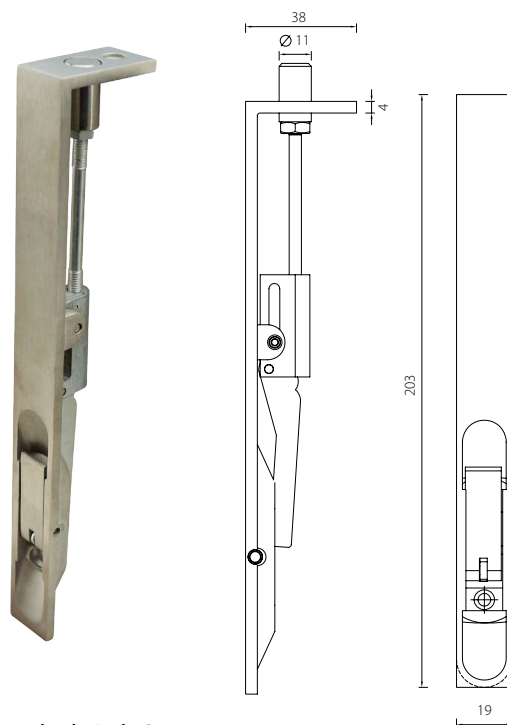

DBS02 Flush Bolt Series
Stainless Steel

Description	Finish	Product Code
Flush Bolt 203mm	Satin	DBS02-203-SSS
Flush Bolt Radius 203mm	Satin	DBS02R-203-SSS

* Dimensions in mm