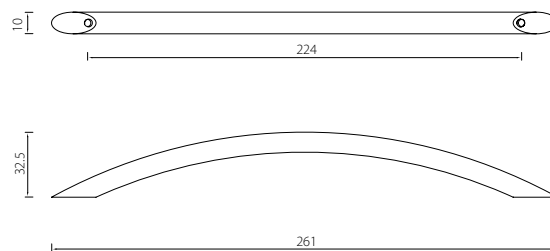

HUACI ACCESSORIES

Furniture Knobs

Description	Finish	Product Code
Furniture Knob	Satin	FKS01-SSS

Description	Finish	Product Code
Furniture Knob Ball Dia. 1"	Satin	FKS021-SSS
Furniture Knob Ball Dia. 1-1/4"	Satin	FKS022-SSS

Furniture Pull

Description	Finish	Product Code
Furniture Pull	Satin	FPS01-SSS

Handrail Bracket

HBS01 Handrail Bracket
Stainless Steel
Face fixing

Description	Finish	Product Code
Handrail Bracket	Satin	HBS01-SSS

* Dimensions in mm