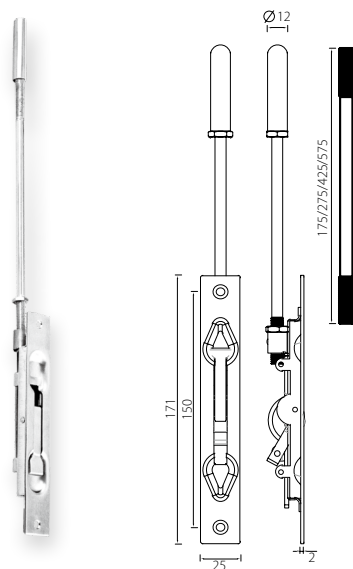

HUACI ACCESSORIES

Flush Bolts

DBS03 Flush Bolt Series
Stainless Steel

Description	Finish	Product Code
Flush Bolt 175mm	Satin	DBS03-175-SSS
Flush Bolt 275mm	Satin	DBS03-275-SSS
Flush Bolt 425mm	Satin	DBS03-425-SSS
Flush Bolt 575mm	Satin	DBS03-575-SSS