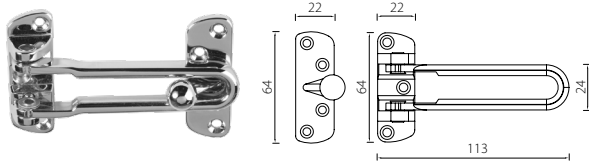

HUACI ACCESSORIES

Door Guard

DGZ01 Door Guard
Zinc Alloy

Description	Finish	Product Code
Door Guard	Satin Nickel	DGZ01-SN