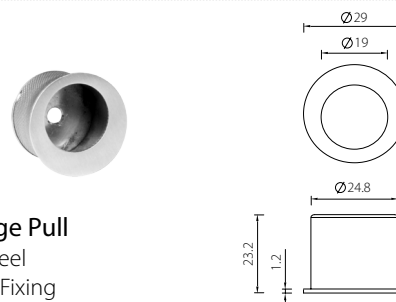

EPS01 Edge Pull
Stainless Steel
Concealed Fixing

Description	Finish	Product Code
Edge Pull	Satin	EPS01-SSS

* Dimensions in mm