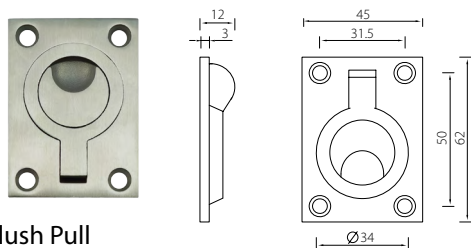

HUACI ACCESSORIES

Flush Pulls

FHS07 Flush Pull
Stainless Steel

Description	Finish	Product Code
Flush Pull	Satin	FHS07-SSS